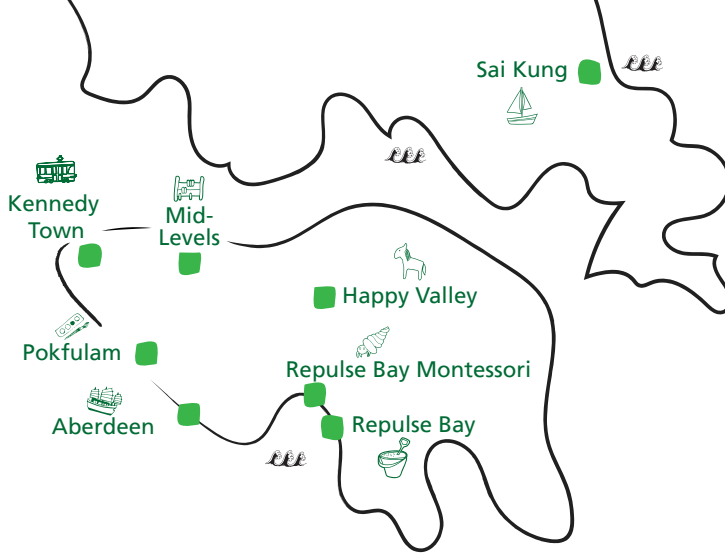

Mon	Tue	Wed	Thu	Fri
	1	2	3	4
7	8	9	10	11
①④	15	16	17	18
21	22	23	24	25
28	29	30		

Summer Term (Jul – Aug)

Jul 2021

Mon	Tue	Wed	Thu	Fri
			①	2
5	6	7	8	9
12	13	14	15	16
19	20	21	22	23
26	27	28	29	30

Aug 2021

Mon	Tue	Wed	Thu	Fri
2	3	4	5	6
9	10	11	12	13

Montessori Academy

110-118 Caine Road, Mid-Levels
 T. 2549 1211
 E. montessoricr@woodlandschools.com

Happy Valley

2 Hawthorn Road, Happy Valley, Hong Kong
 T. 2575 0042
 E. happyvalley@woodlandschools.com