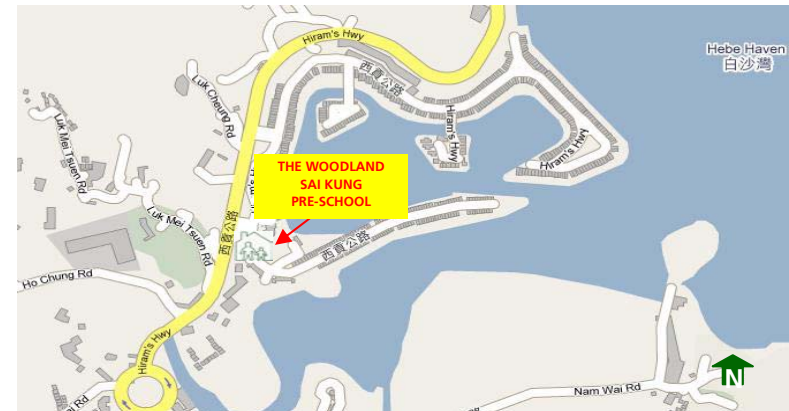

To see the quality and style of our newest school and for more information about classes, schedules and times, please come to our Open Day at our sister school on Friday, 5th June 2009, at 2.30 pm.

Our Woodland Sai Kung Pre-School will open at these wonderful new premises in September 2009. Limited spaces are still available. For more information please visit our website at www.woodlandschools.com or email saikung@woodlandschools.com / telephone 2813 0290.

www.woodlandschools.com