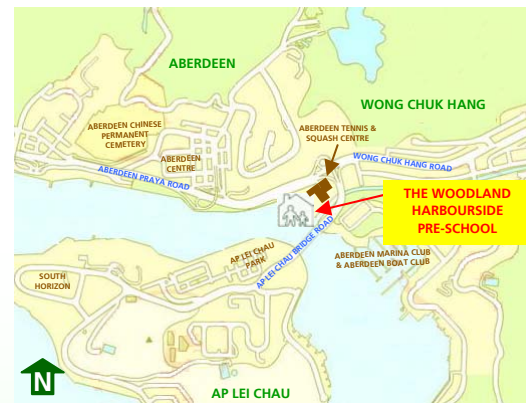

Opening August 2009

The new Woodland Harbourside School

OPEN DAY – Monday, 3rd August 2009 (1.00 to 3.00 pm)

**Please come to our Open Day on Monday, 3rd August 2009,
from 1.00 pm to 3.00 pm at No. 3 Aberdeen Praya Road, Hong Kong.
R.S.V.P. to Ms Jannyne Eyton-Jones at 2559 1377.**

The Woodland Group has secured a 9,000 sq ft purpose built facility which is located approximately 5 minutes from the south-side exit of the Aberdeen Tunnel on Aberdeen Praya Road. The school will open on 27th July 2009 offering the following:

The School is approximately:

- 15 minutes from Repulse Bay
- 15 minutes from Pokfulam
- 15 minutes from Kennedy Road
- 12 minutes from Parkview
- 10 minutes from Shouson Hill
- 12 minutes from Happy Valley
- 16 minutes from Stubbs Road
- 28 minutes from Siu Sai Wan
- 16 minutes from Wang Fung Terrace